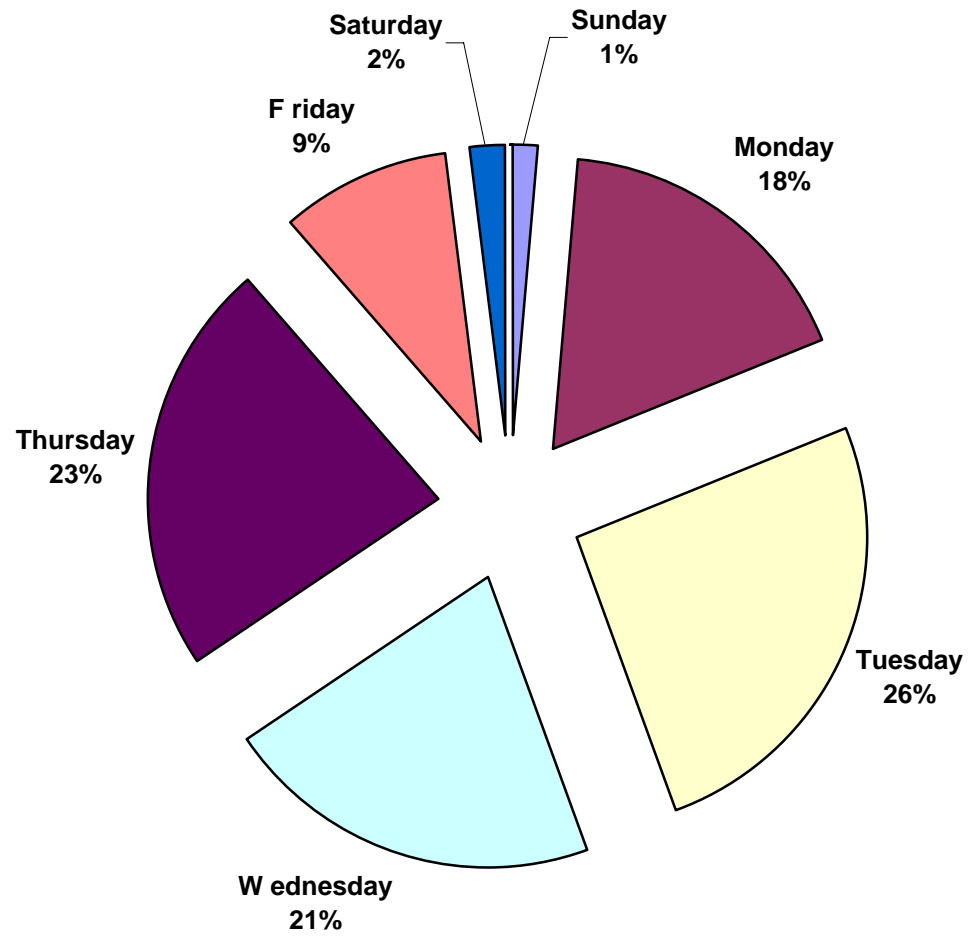

What DAY do Rotary Clubs meet in 2008 - 2009?

* 98% of clubs reporting