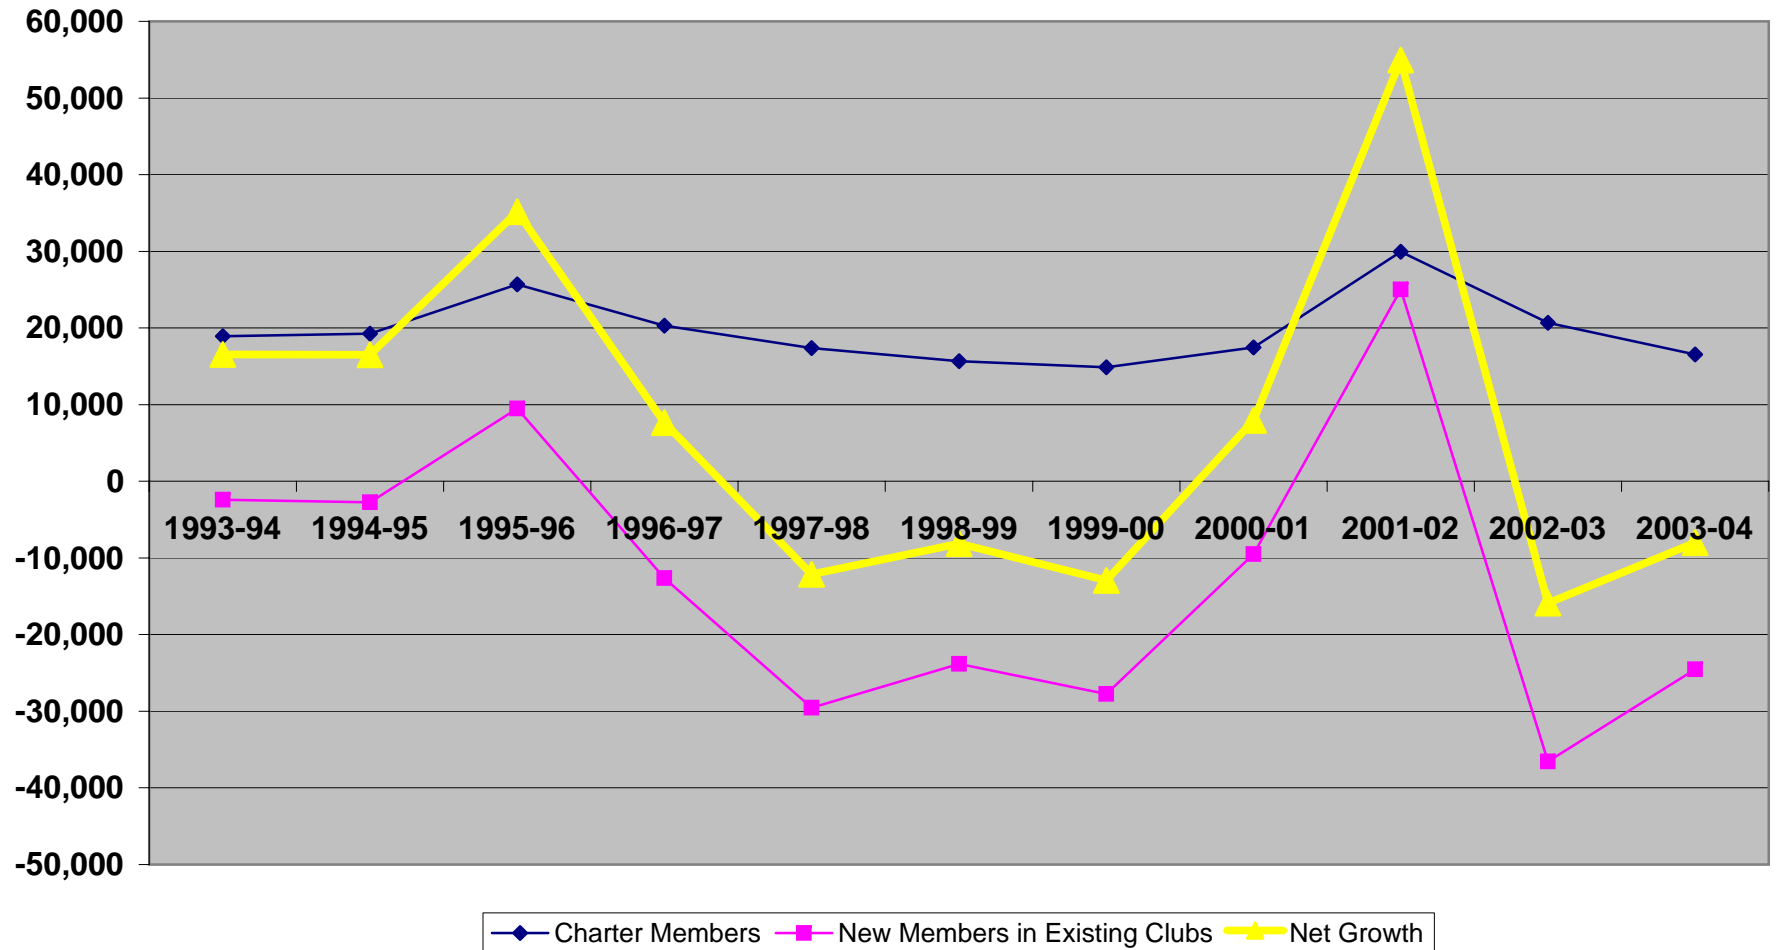

Rotary Club Total Membership by Region

(Based on 1,219,532 club members @ 30 June 2004)

Rotary Club Membership Trends by Region

(Based on 30 June 2004 figures)

Rotary Club Membership by Zone/Region

(Based on 30 June 2004 figures)

Rotary Club Total Net Gain/Loss in Membership from prior Year (Based on 30 June 2004 figures)

Charter Members' & New Members in Existing Clubs' Contributions to Net Growth (Based on 30 June 2004 figures)

Rotary Club Net Gain/Loss of Membership in Existing Clubs Worldwide

(based on 30 June 2004 figures--excludes clubs chartered 1 July 04 - 30 June 04)

Charter Members' & New Members in Existing Clubs' Contribution to Membership Growth in Zones 1 - 6, 7B & 9