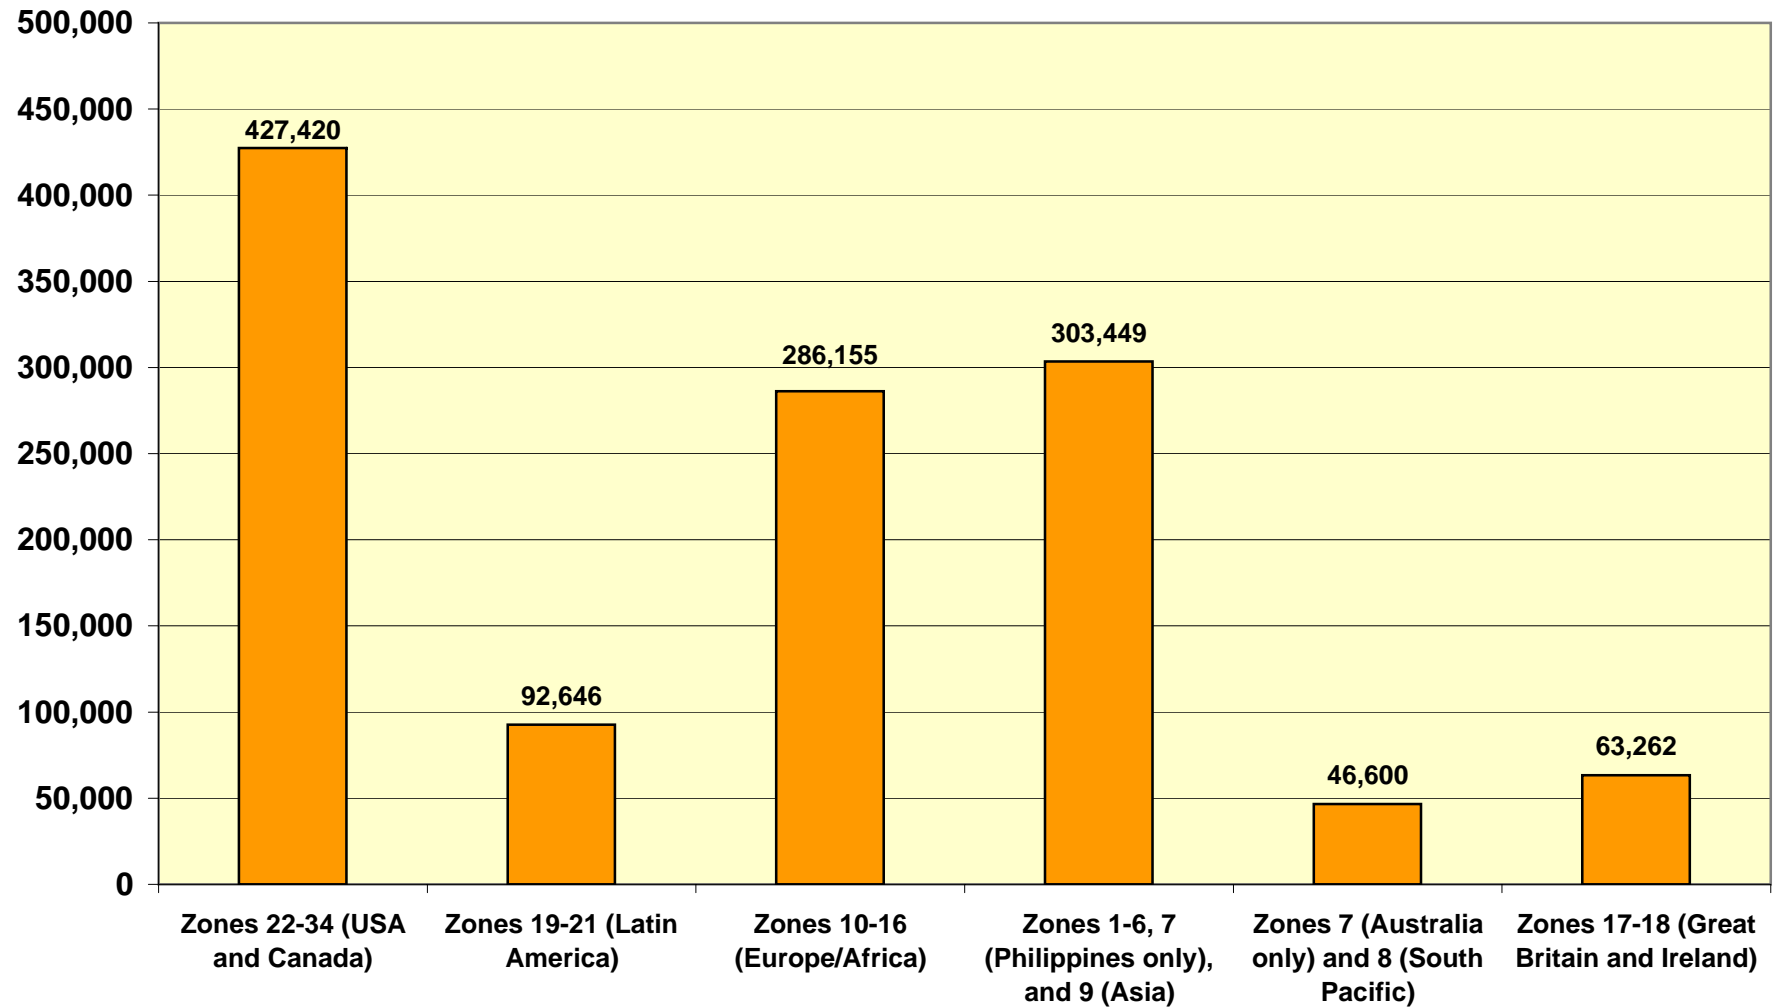

Rotary Club Total Membership by Region

(Based on 1,219,532 club members @ 30 June 2004)

Rotary Club Membership Trends by Region

(Based on 30 June 2004 figures)

Rotary Club Membership by Zone/Region

(Based on 30 June 2004 figures)

Rotary Club Total Net Gain/Loss in Membership from prior Year (Based on 30 June 2004 figures)

Charter Members' & New Members in Existing Clubs' Contributions to Net Growth (Based on 30 June 2004 figures)