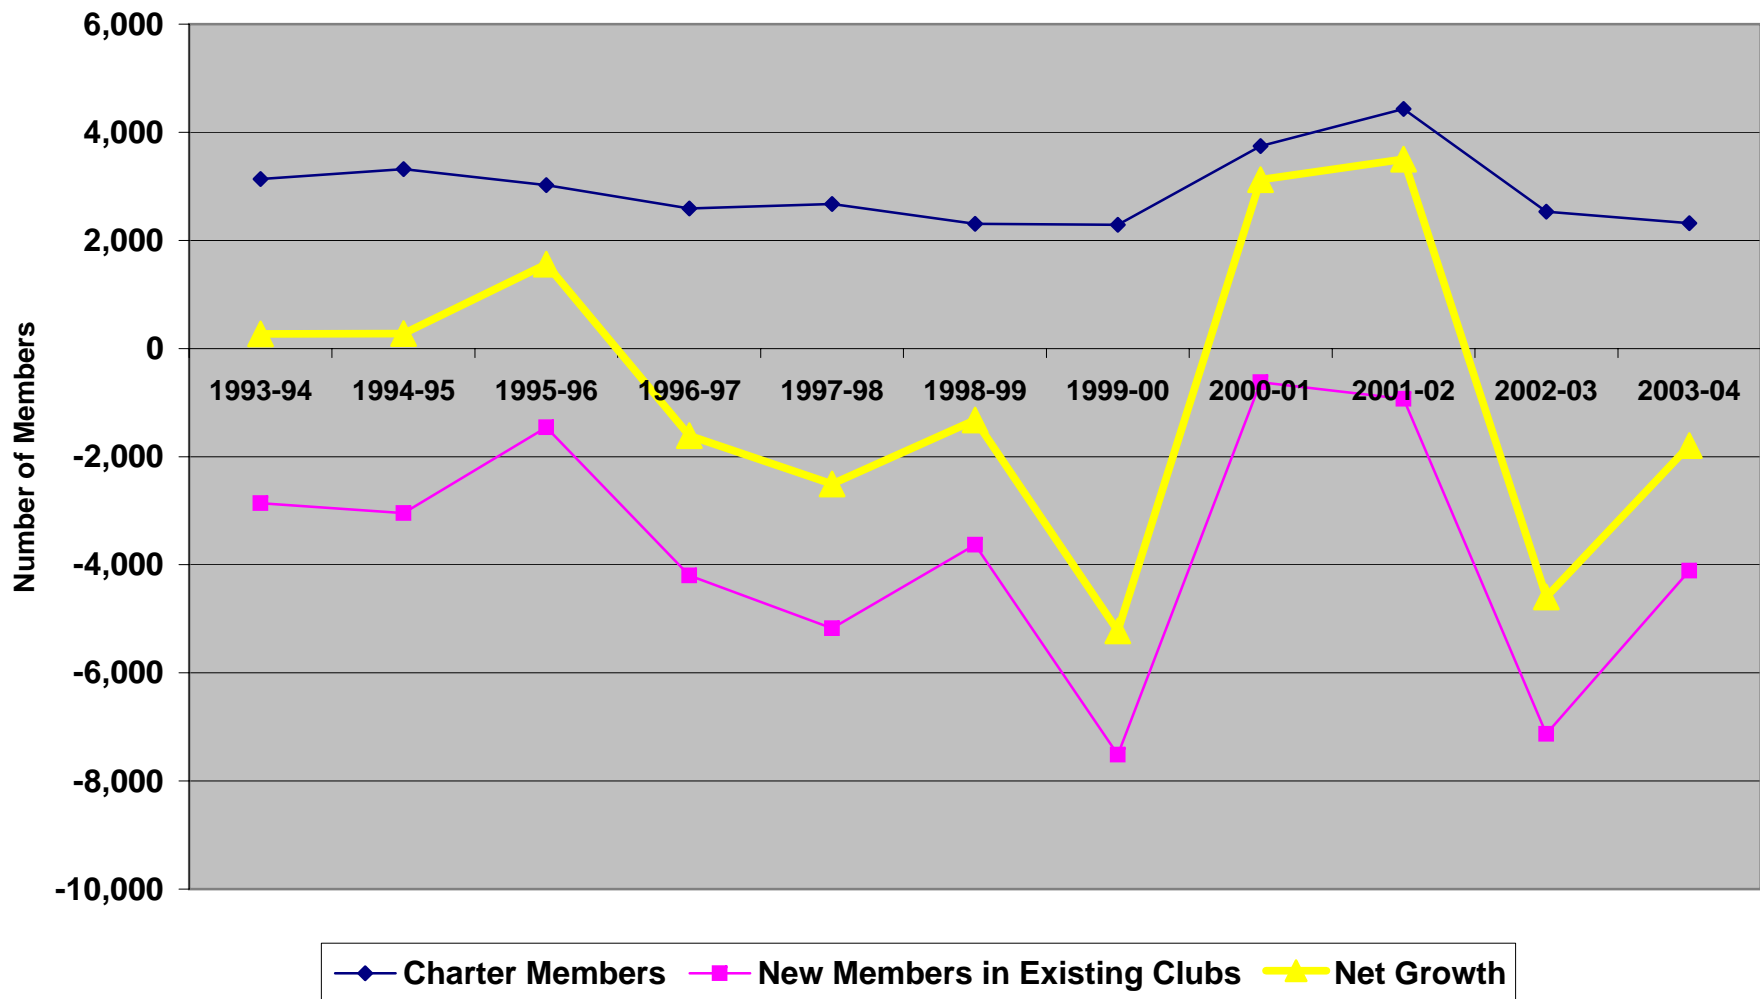

Rotary Club Total Membership by Region

(Based on 1,219,532 club members @ 30 June 2004)

Rotary Club Membership Trends by Region

(Based on 30 June 2004 figures)

Rotary Club Membership by Zone/Region

(Based on 30 June 2004 figures)

Rotary Club Net Gain/Loss of Membership in Existing Clubs Worldwide

(based on 30 June 2004 figures--excludes clubs chartered 1 July 04 - 30 June 04)

Charter Members' & New Members in Existing Clubs' Contribution to Membership Growth in Zones 1 - 6, 7B & 9

Charter Members' & New Members in Existing Clubs' Contribution to Membership Growth in Zones 7A & 8

Charter Members' & New Members in Existing Clubs' Contribution to Membership Growth in Zones 10 - 16

Charter Members' & New Members in Existing Clubs' Contribution to Membership Growth in Zones 17 - 18

Charter Members' & New Members in Existing Clubs' Contribution to Membership Growth in Zones 19 - 21

Charter Members' & New Members in Existing Clubs' Contribution to Membership Growth in Zones 22 - 34