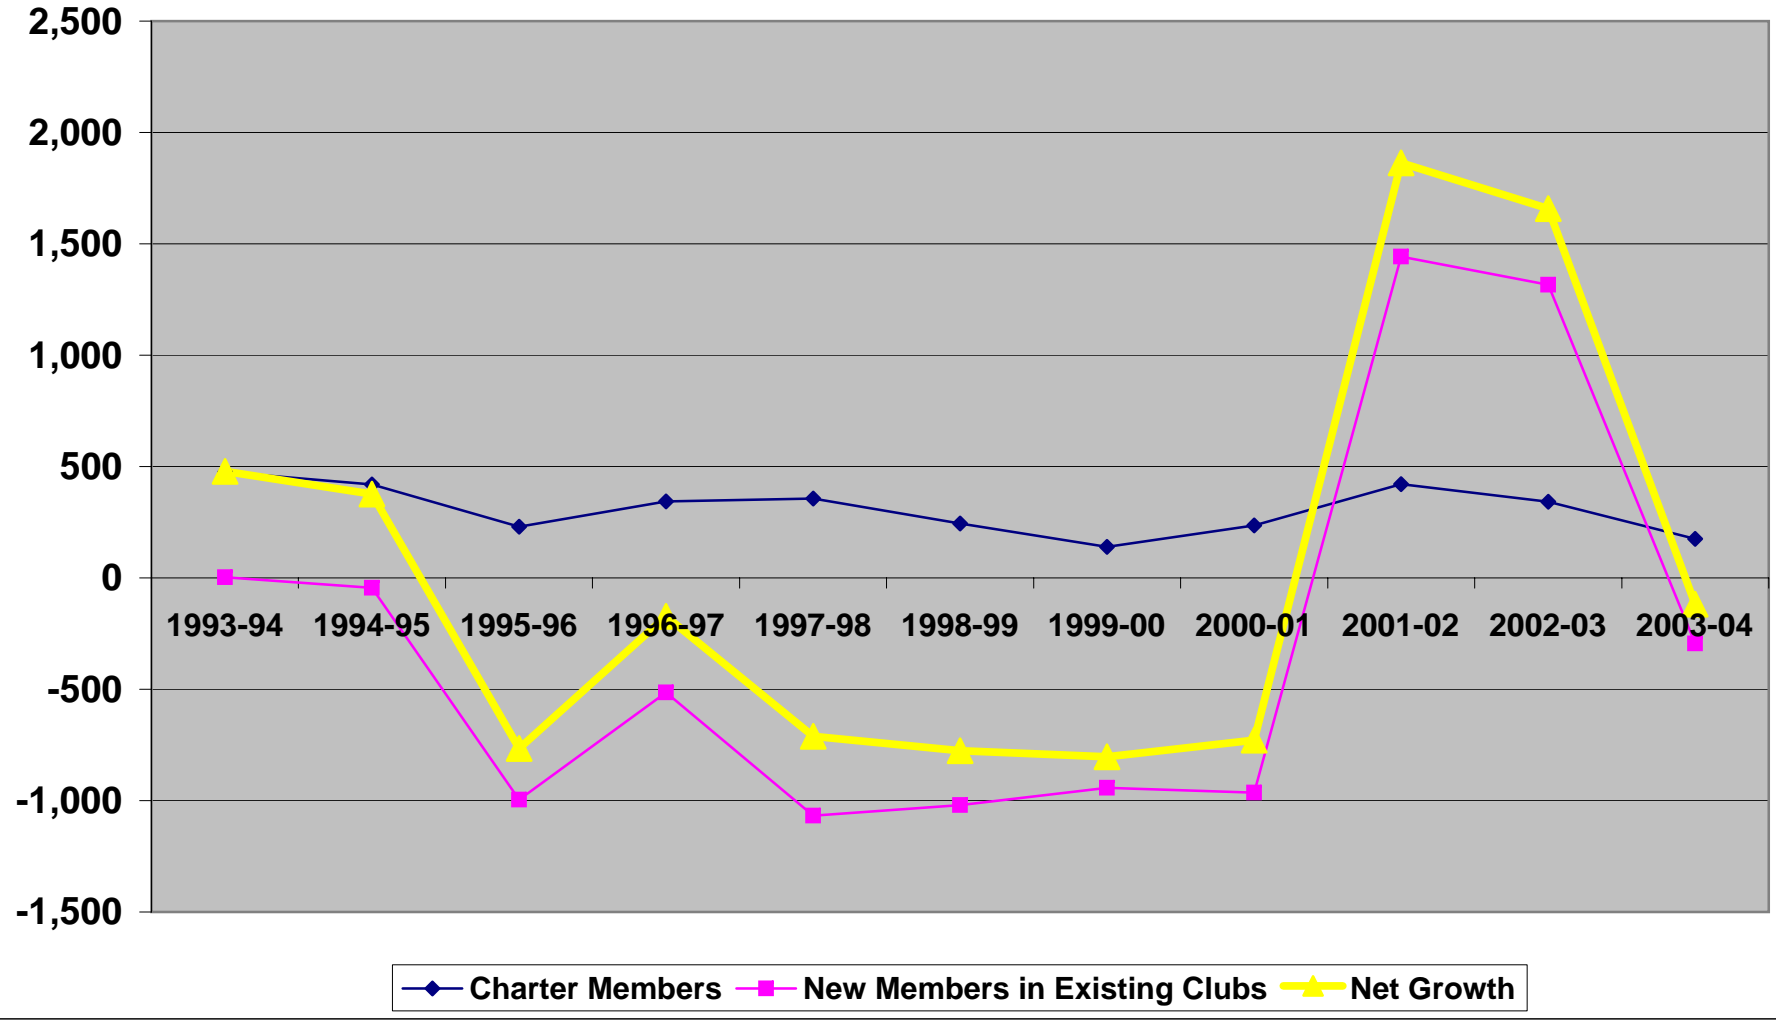

Rotary Club Total Membership by Region

(Based on 1,219,532 club members @ 30 June 2004)

Rotary Club Membership Trends by Region

(Based on 30 June 2004 figures)

Rotary Club Membership by Zone/Region

(Based on 30 June 2004 figures)

Rotary Club Total Net Gain/Loss in Membership from prior Year (Based on 30 June 2004 figures)

Charter Members' & New Members in Existing Clubs' Contributions to Net Growth (Based on 30 June 2004 figures)

Rotary Club Net Gain/Loss of Membership in Existing Clubs Worldwide

(based on 30 June 2004 figures--excludes clubs chartered 1 July 04 - 30 June 04)

Charter Members' & New Members in Existing Clubs' Contribution to Membership Growth in Zones 1 - 6, 7B & 9

Charter Members' & New Members in Existing Clubs' Contribution to Membership Growth in Zones 7A & 8

Charter Members' & New Members in Existing Clubs' Contribution to Membership Growth in Zones 10 - 16

Charter Members' & New Members in Existing Clubs' Contribution to Membership Growth in Zones 17 - 18