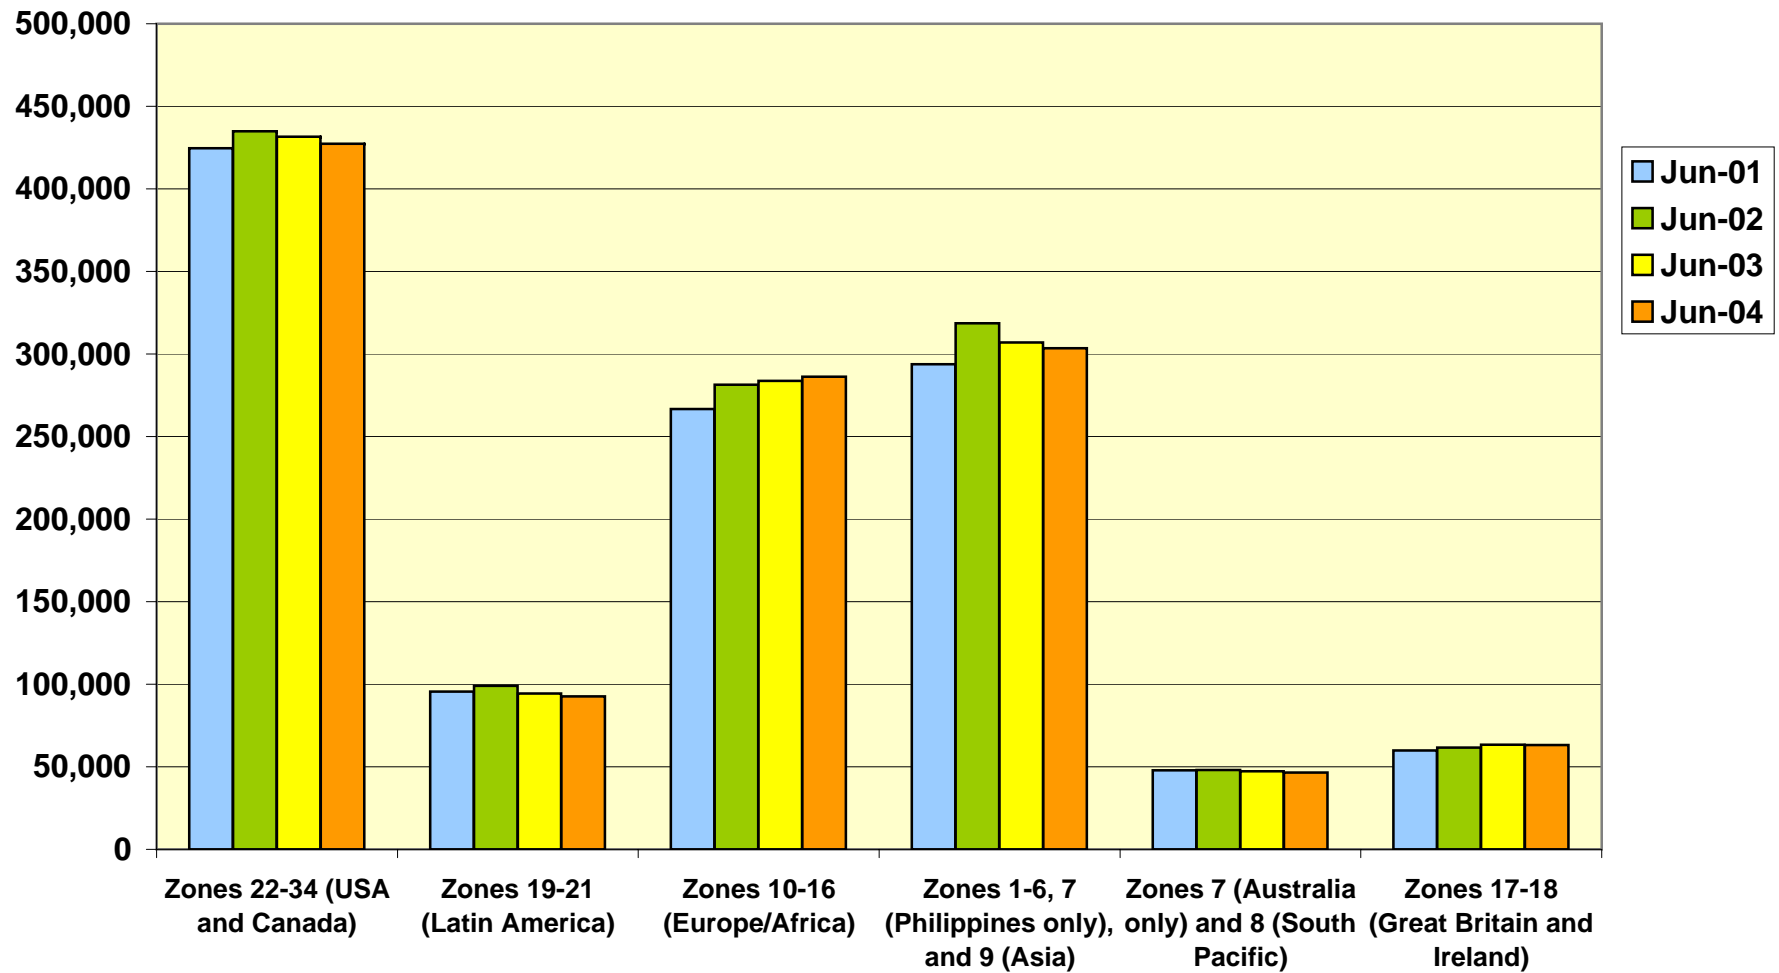

Rotary Club Total Membership by Region

(Based on 1,219,532 club members @ 30 June 2004)

Rotary Club Membership Trends by Region

(Based on 30 June 2004 figures)

Rotary Club Membership by Zone/Region

(Based on 30 June 2004 figures)

Rotary Club Total Net Gain/Loss in Membership from prior Year (Based on 30 June 2004 figures)

Charter Members' & New Members in Existing Clubs' Contributions to Net Growth (Based on 30 June 2004 figures)