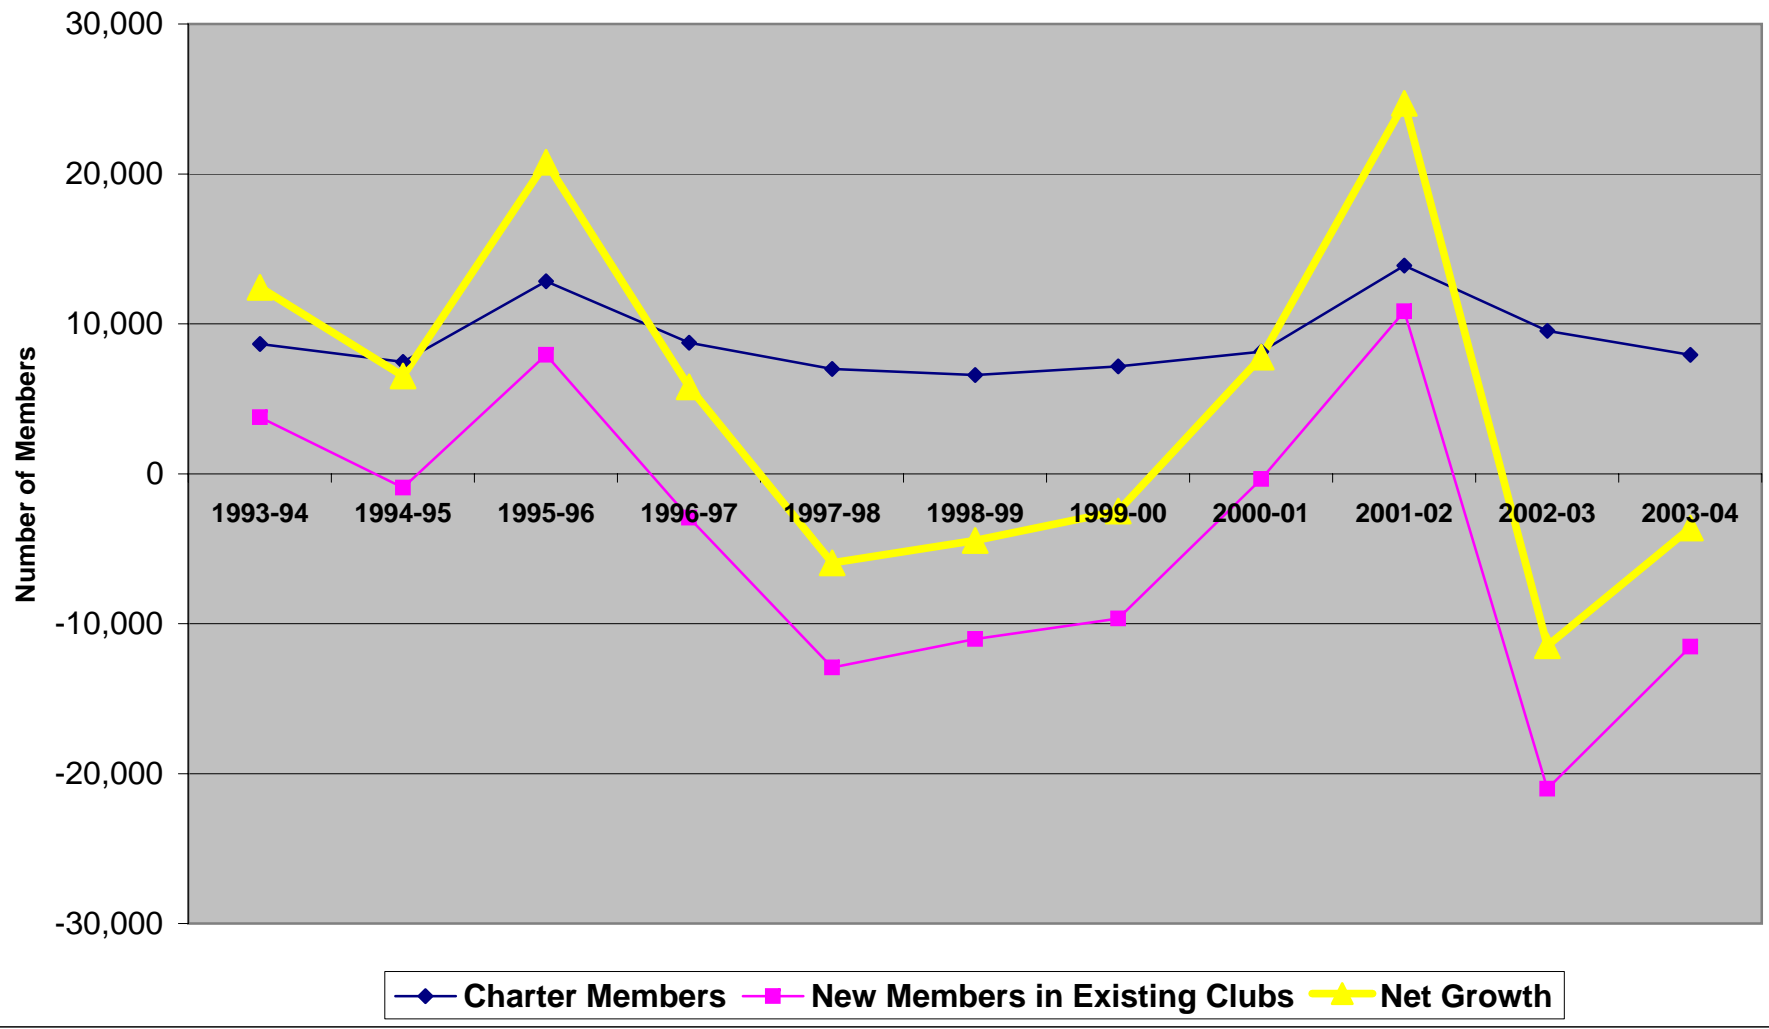

Rotary Club Total Membership by Region

(Based on 1,219,532 club members @ 30 June 2004)

Rotary Club Membership Trends by Region

(Based on 30 June 2004 figures)

Rotary Club Membership by Zone/Region

(Based on 30 June 2004 figures)

Rotary Club Total Net Gain/Loss in Membership from prior Year (Based on 30 June 2004 figures)

Charter Members' & New Members in Existing Clubs' Contributions to Net Growth (Based on 30 June 2004 figures)

Rotary Club Net Gain/Loss of Membership in Existing Clubs Worldwide

(based on 30 June 2004 figures--excludes clubs chartered 1 July 04 - 30 June 04)

Charter Members' & New Members in Existing Clubs' Contribution to Membership Growth in Zones 1 - 6, 7B & 9

Charter Members' & New Members in Existing Clubs' Contribution to Membership Growth in Zones 7A & 8

Charter Members' & New Members in Existing Clubs' Contribution to Membership Growth in Zones 10 - 16

Charter Members' & New Members in Existing Clubs' Contribution to Membership Growth in Zones 17 - 18