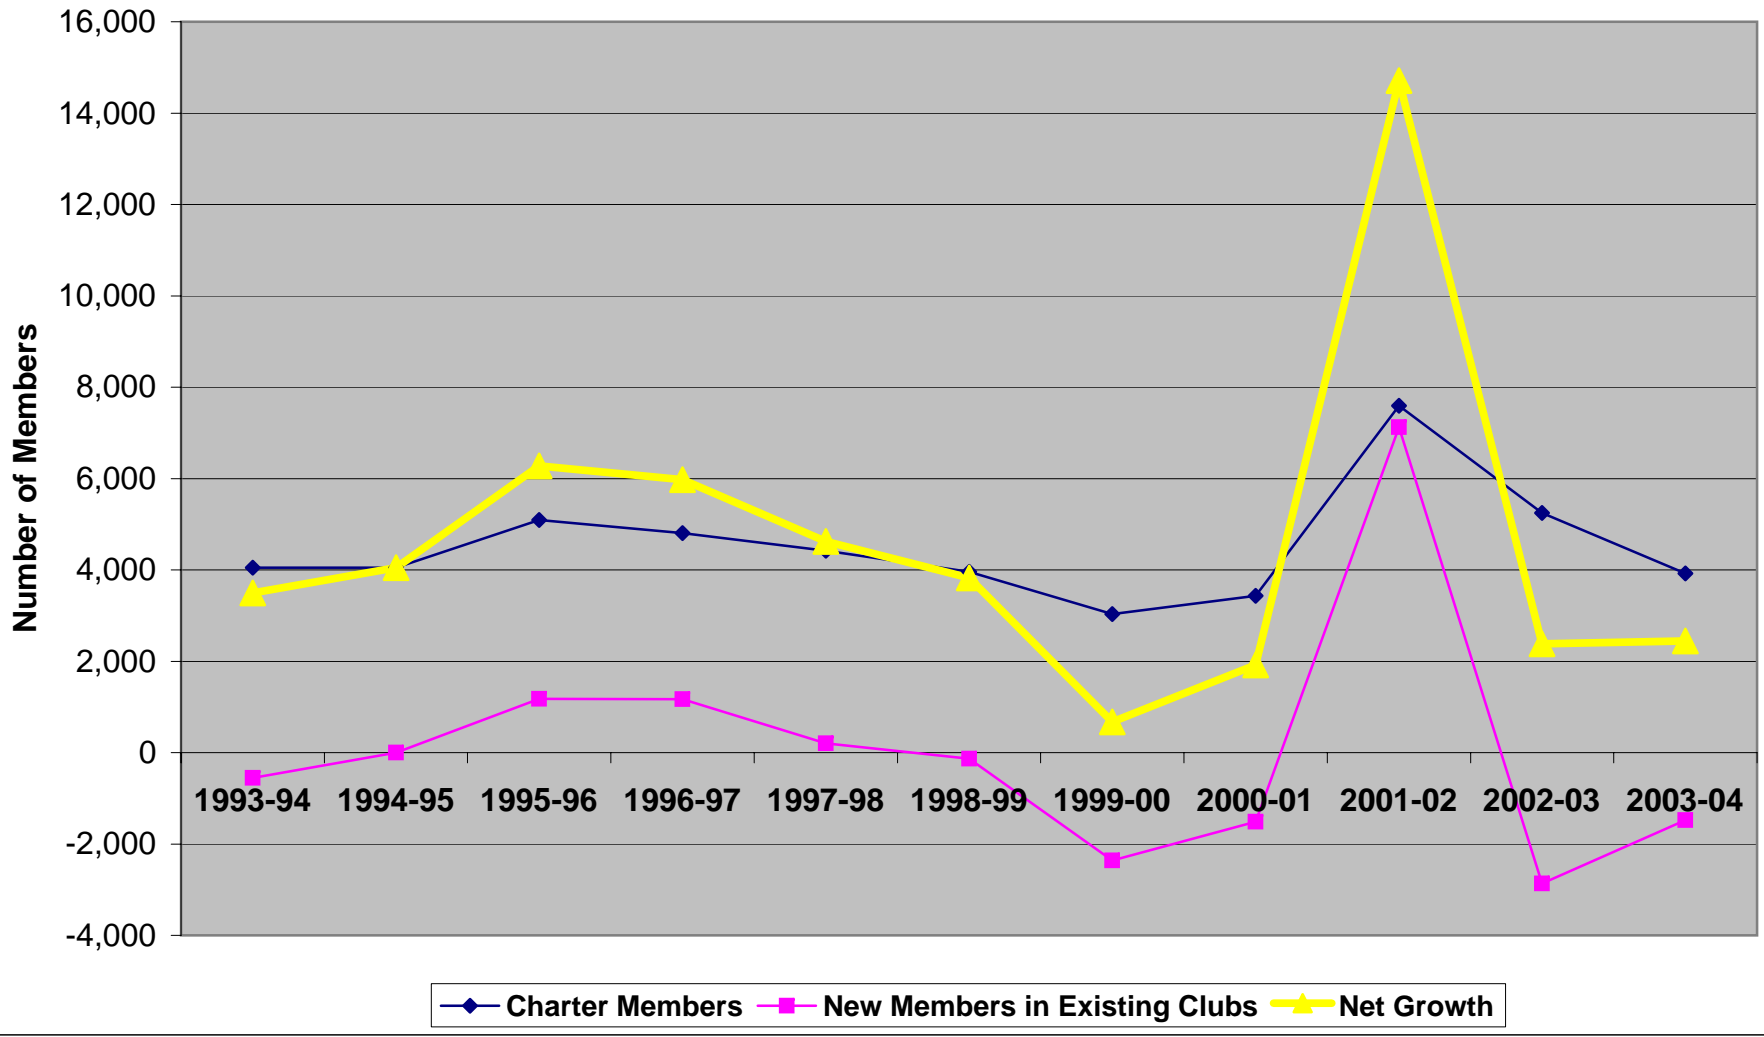

Rotary Club Total Membership by Region

(Based on 1,219,532 club members @ 30 June 2004)

Rotary Club Membership Trends by Region

(Based on 30 June 2004 figures)

Rotary Club Membership by Zone/Region

(Based on 30 June 2004 figures)

Rotary Club Total Net Gain/Loss in Membership from prior Year (Based on 30 June 2004 figures)

Charter Members' & New Members in Existing Clubs' Contributions to Net Growth (Based on 30 June 2004 figures)

Rotary Club Net Gain/Loss of Membership in Existing Clubs Worldwide

(based on 30 June 2004 figures--excludes clubs chartered 1 July 04 - 30 June 04)

Charter Members' & New Members in Existing Clubs' Contribution to Membership Growth in Zones 1 - 6, 7B & 9

Charter Members' & New Members in Existing Clubs' Contribution to Membership Growth in Zones 7A & 8

Charter Members' & New Members in Existing Clubs' Contribution to Membership Growth in Zones 10 - 16

Charter Members' & New Members in Existing Clubs' Contribution to Membership Growth in Zones 17 - 18