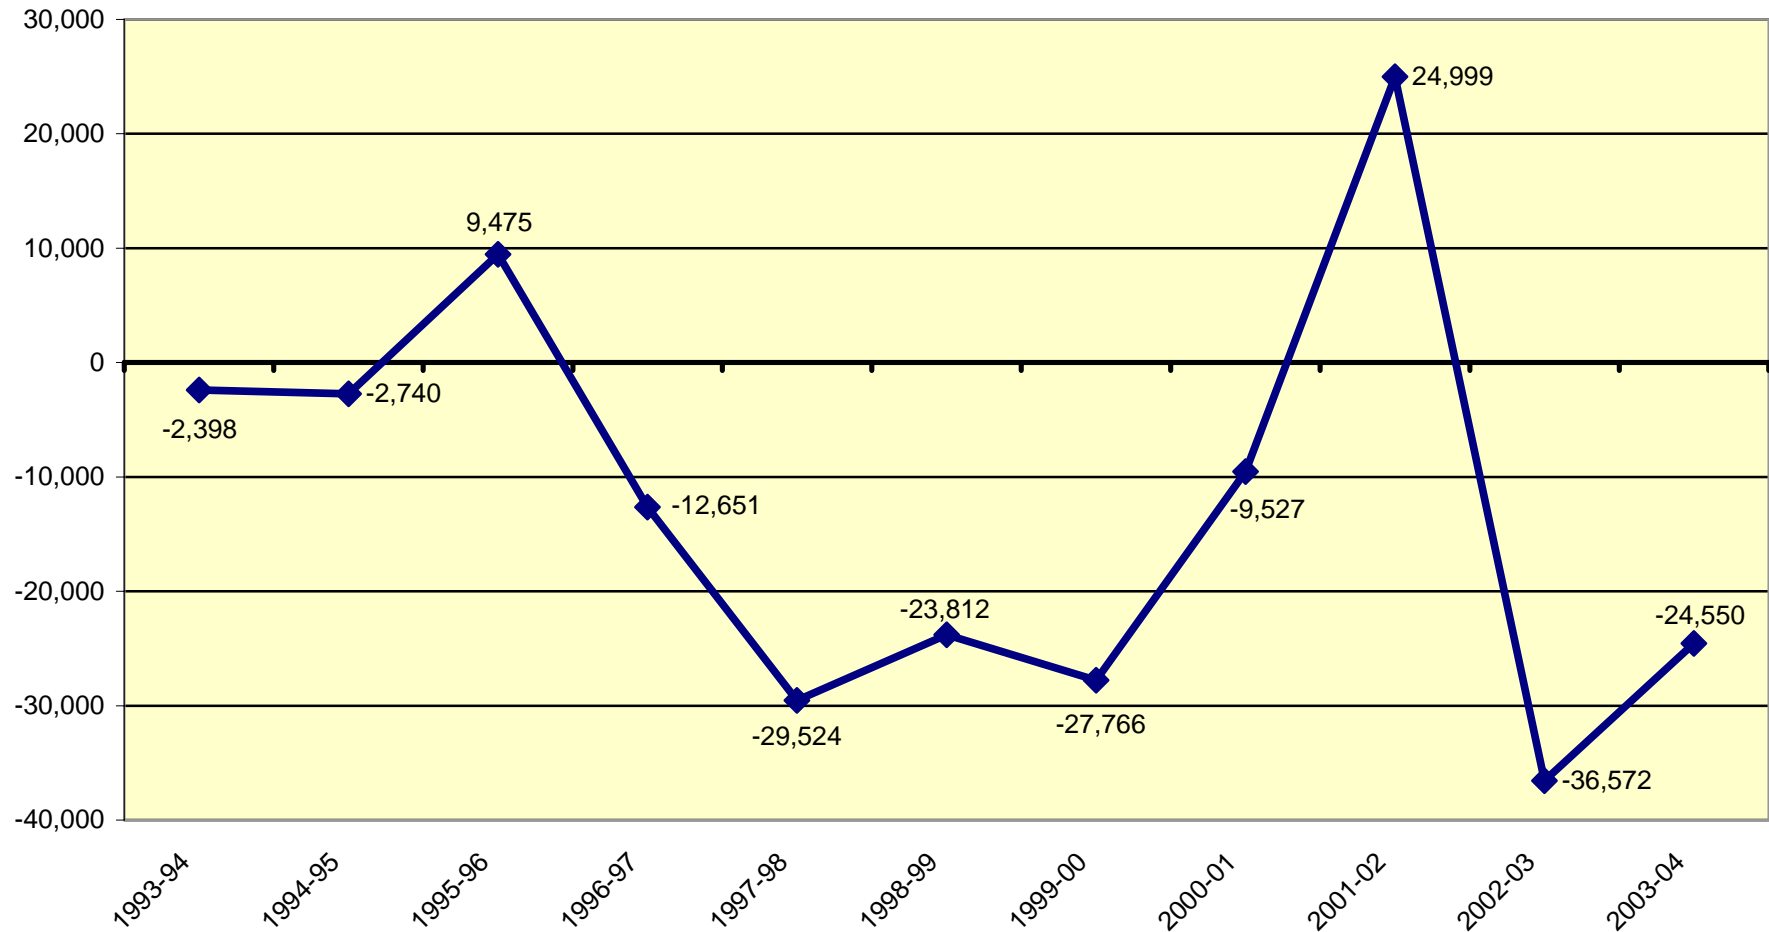

Rotary Club Total Membership by Region

(Based on 1,219,532 club members @ 30 June 2004)

Rotary Club Membership Trends by Region

(Based on 30 June 2004 figures)

Rotary Club Membership by Zone/Region

(Based on 30 June 2004 figures)

Rotary Club Total Net Gain/Loss in Membership from prior Year (Based on 30 June 2004 figures)

Charter Members' & New Members in Existing Clubs' Contributions to Net Growth (Based on 30 June 2004 figures)

Rotary Club Net Gain/Loss of Membership in Existing Clubs Worldwide

(based on 30 June 2004 figures--excludes clubs chartered 1 July 04 - 30 June 04)

Charter Members' & New Members in Existing Clubs' Contribution to Membership Growth in Zones 1 - 6, 7B & 9

Charter Members' & New Members in Existing Clubs' Contribution to Membership Growth in Zones 7A & 8

Charter Members' & New Members in Existing Clubs' Contribution to Membership Growth in Zones 10 - 16

Charter Members' & New Members in Existing Clubs' Contribution to Membership Growth in Zones 17 - 18