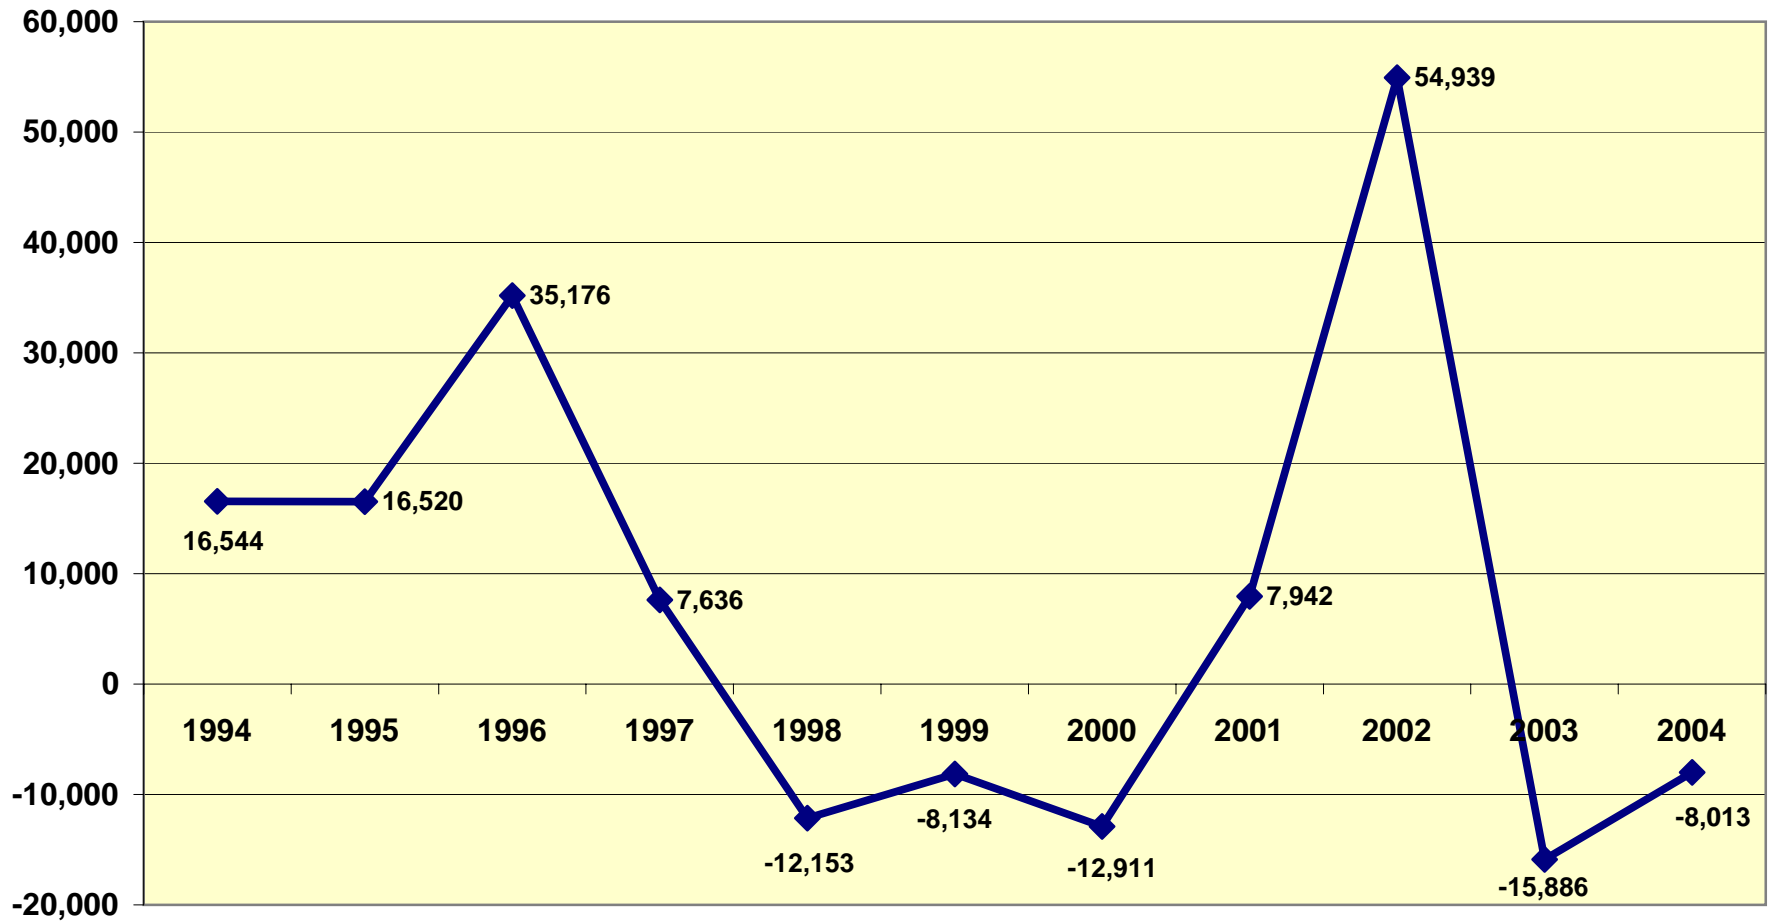

Rotary Club Total Membership by Region

(Based on 1,219,532 club members @ 30 June 2004)

Rotary Club Membership Trends by Region

(Based on 30 June 2004 figures)

Rotary Club Membership by Zone/Region

(Based on 30 June 2004 figures)

Rotary Club Total Net Gain/Loss in Membership from prior Year (Based on 30 June 2004 figures)

Charter Members' & New Members in Existing Clubs' Contributions to Net Growth (Based on 30 June 2004 figures)

Rotary Club Net Gain/Loss of Membership in Existing Clubs Worldwide

(based on 30 June 2004 figures--excludes clubs chartered 1 July 04 - 30 June 04)

Charter Members' & New Members in Existing Clubs' Contribution to Membership Growth in Zones 1 - 6, 7B & 9