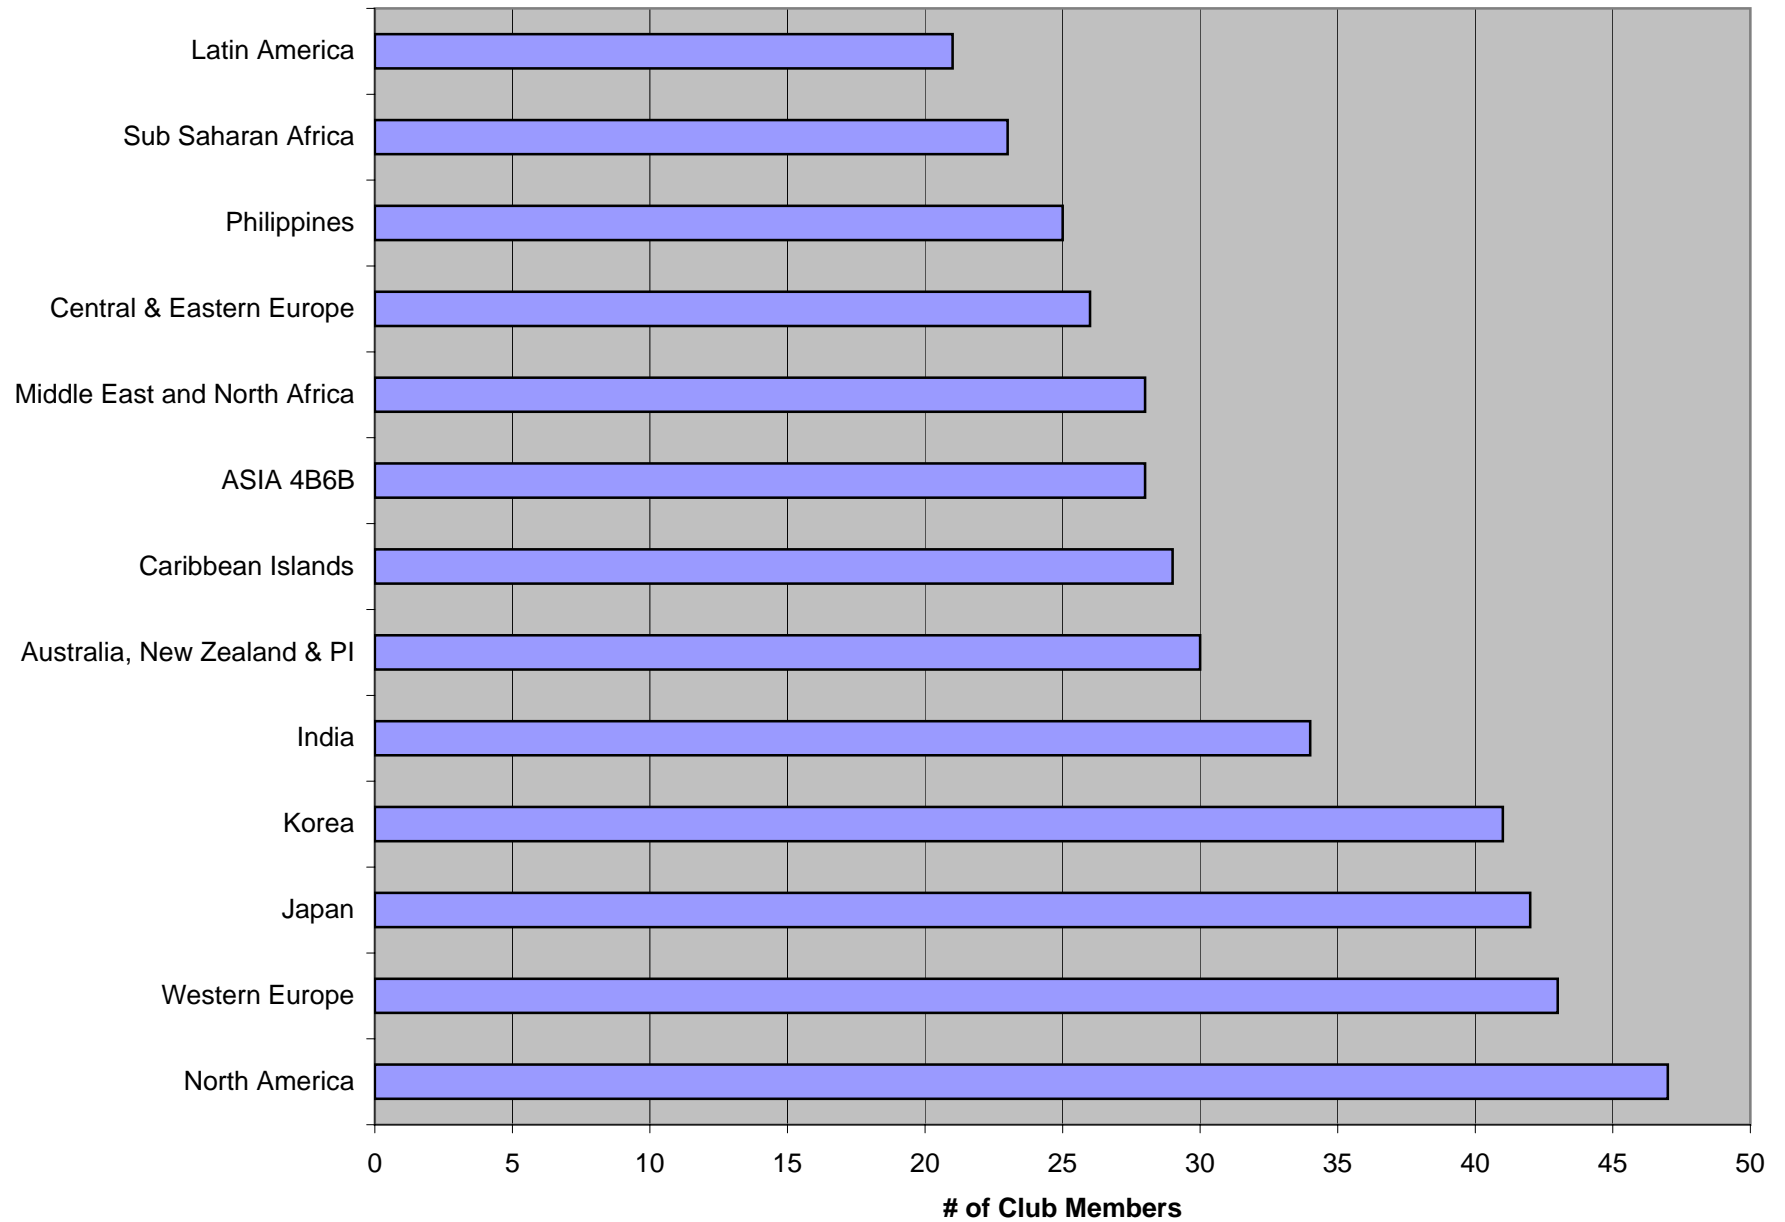

Average Club Size by Region 2008 - 09 (as of July 2008)

*90% of clubs reporting (does not include clubs in RIBI)