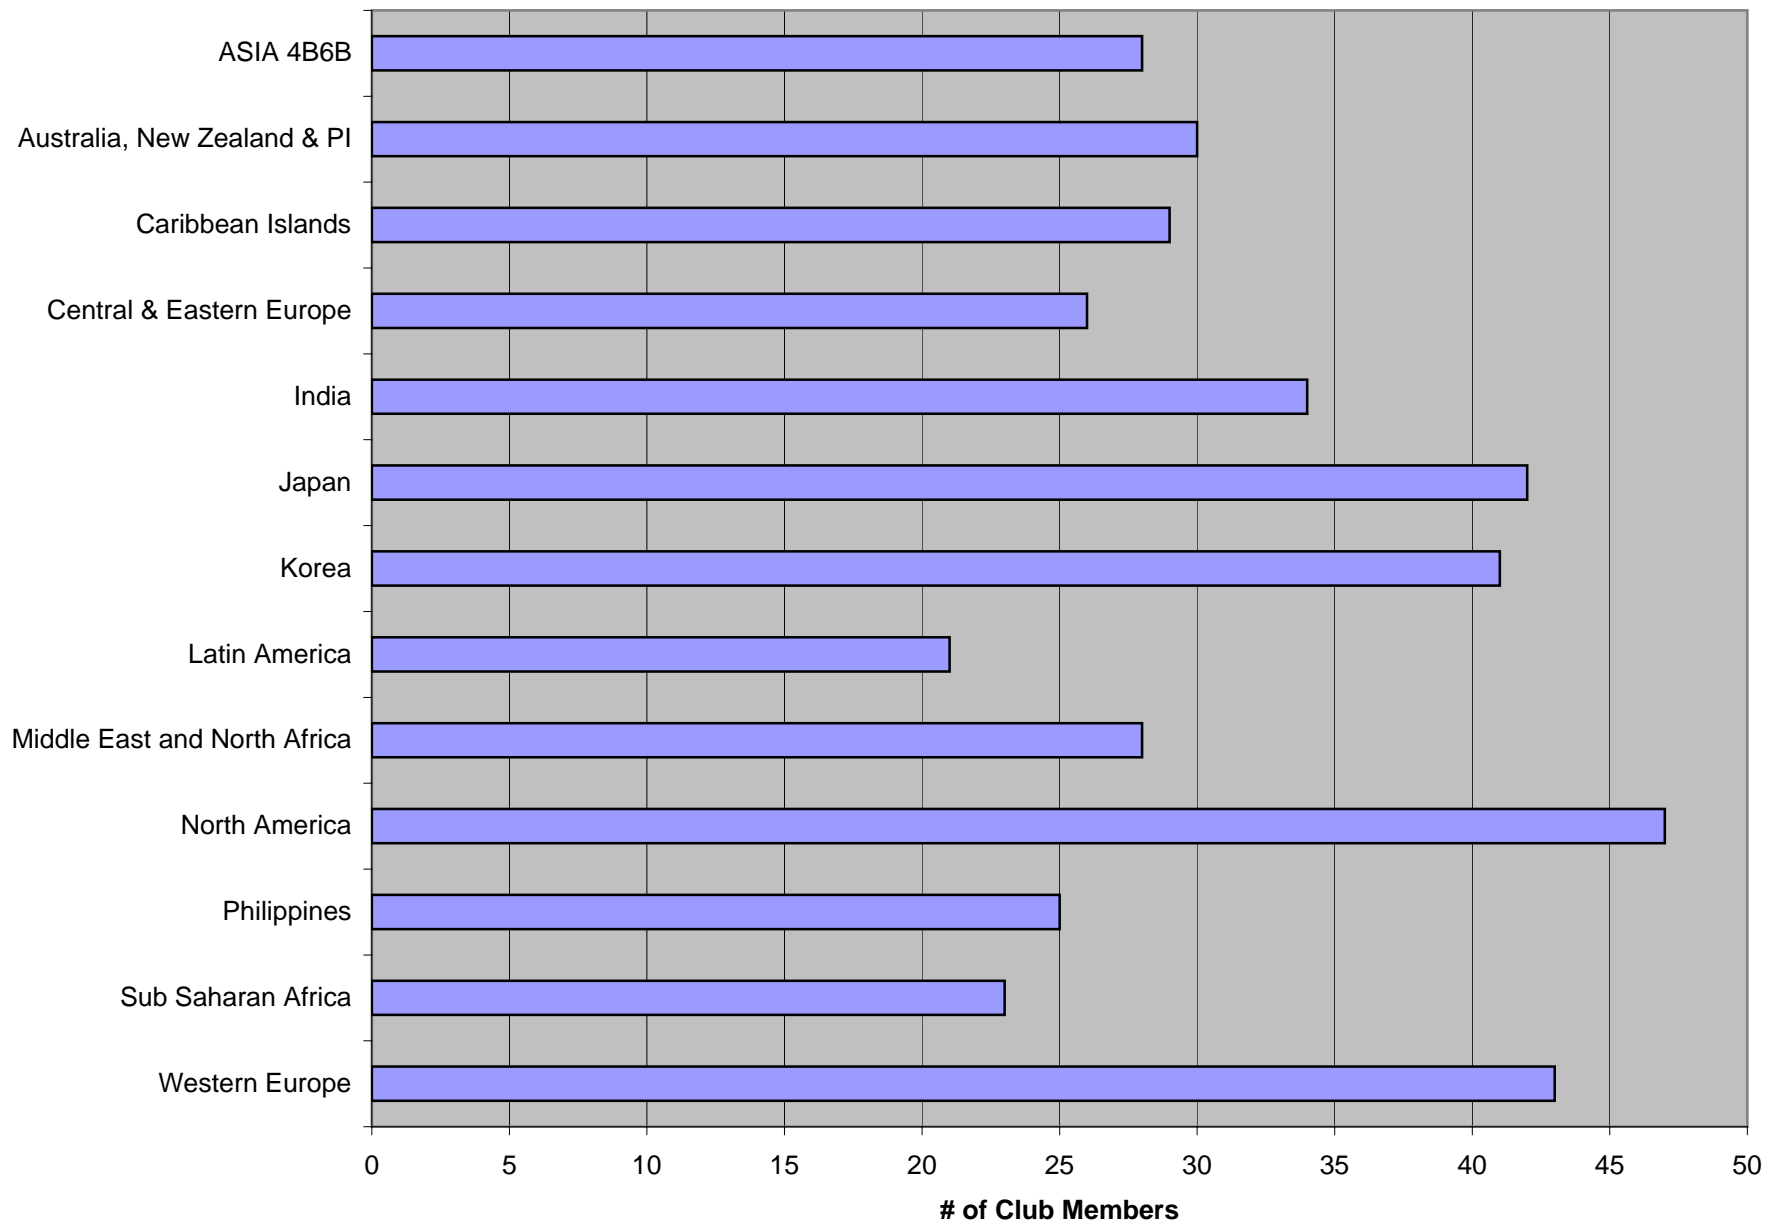

Average Club Size by Region 2008 - 09 (as of July 2008)

*90% of clubs reporting (does not include clubs in RIBI)